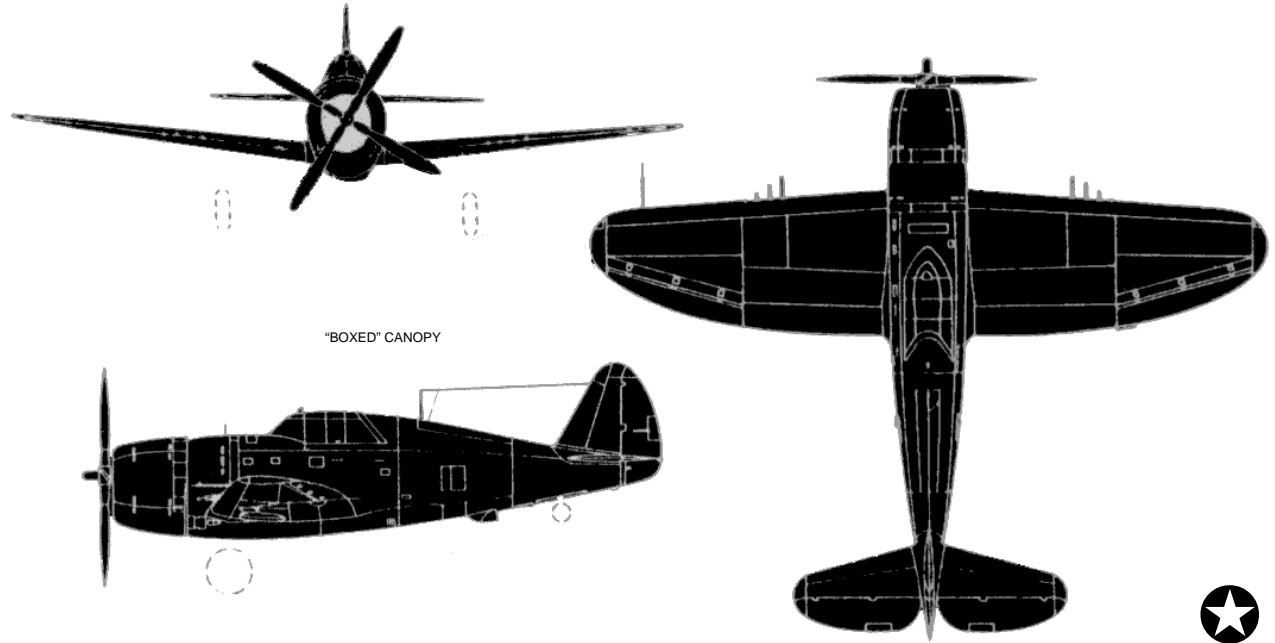

Aircraft Ordnance Loadouts

Basic Fighter

8 - 50 Cal M2..... 2136

Max Ammo Fighter

8 - 50 Cal M2..... 3400

500lb Bomb & Max Ammo

8 - 50 Cal M2..... 3400

500lb GP Bomb 1

P-47C

Republic P-47C Thunderbolt

Fighter

U.S.A.

RESTRICTED