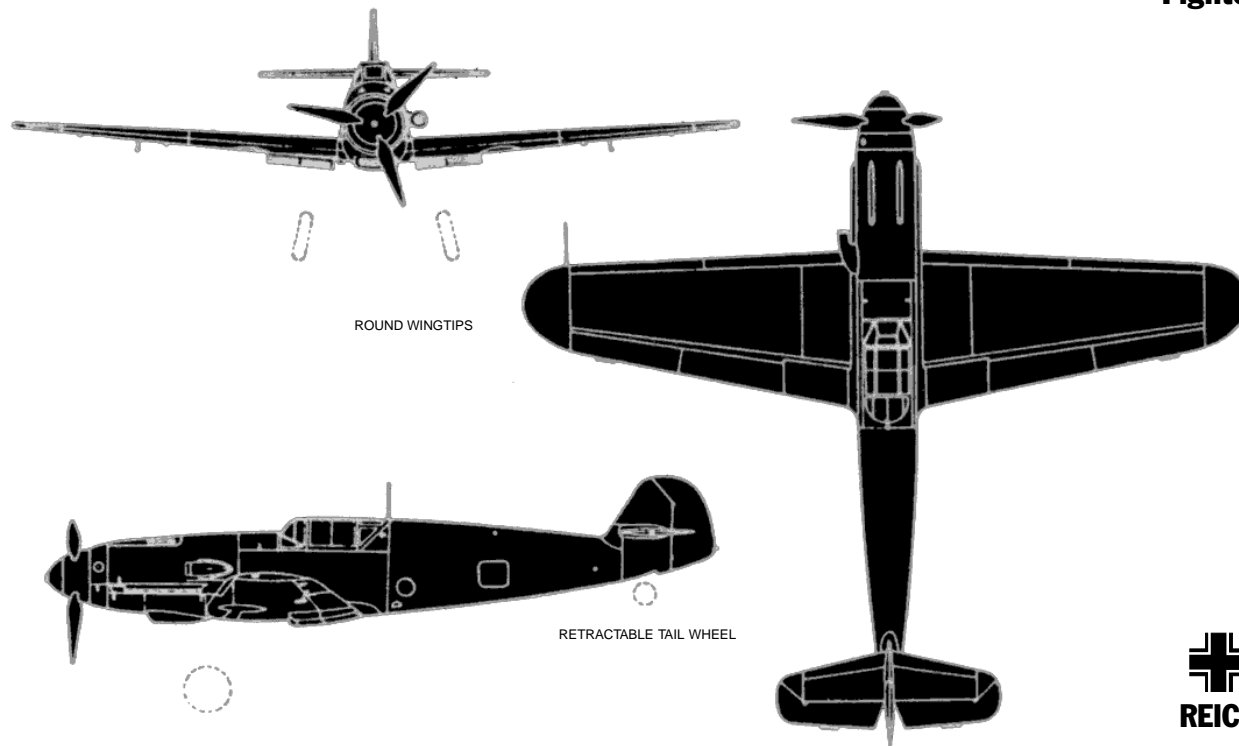

----- additional ordnance configurations -----

250kg Bomb

250kg GP Bomb 1

Bf-109F-4

Messerschmitt Bf-109F (Franz)

Fighter

RESTRICTED

Aircraft Ordnance Loadouts