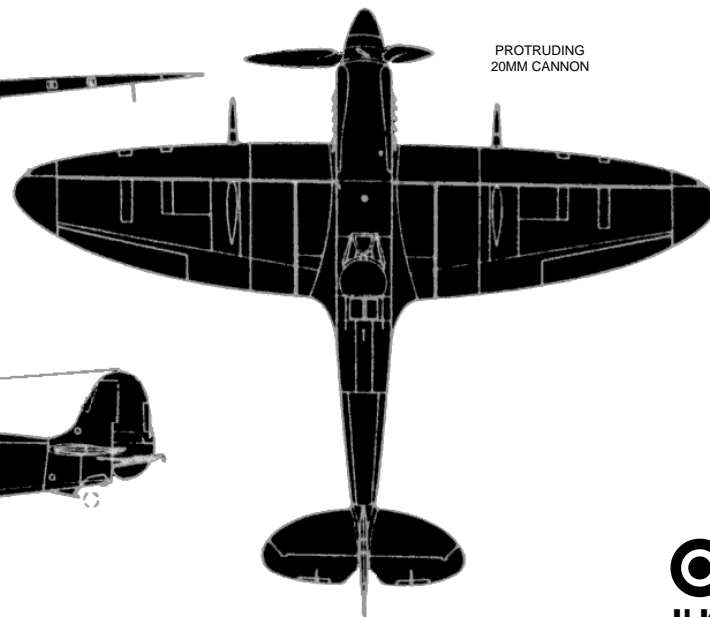

Supermarine Seafire II Mk II

Carrier-Based Fighter